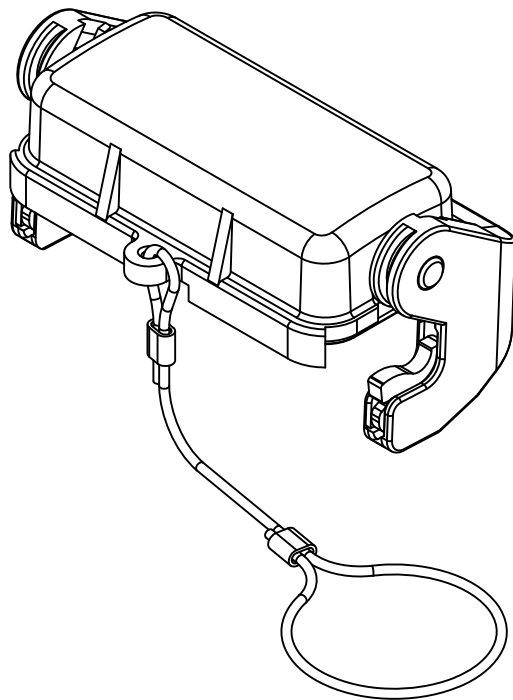

B

B

C

C

D

D

 All Dimensions in mm Original Size DIN A4	Date 2021-05-10	Drawing No. TC0295093	Rev. A00	Scale 1:1
	Part No. 10 01 010 0810	Created by Shuxu Huang	Checked by Yiyi Luo	Page 1/1
 InKonn® InKonn (Suzhou) Electric Technology Co.,Ltd.		Type Name HA10-MC/C-SL-O		