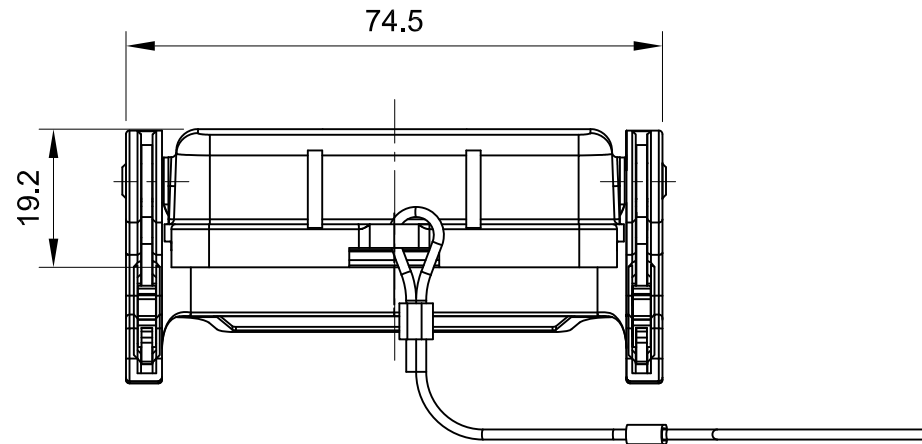

B

B

C

C

D

D

 All Dimensions in mm Original Size DIN A4	Date 2021-05-10	Drawing No. TC0295093	Rev. A00	Scale 1:1
	Part No. 10 01 010 0810	Created by Shuxu Huang	Checked by Yiyi Luo	Page 1/1
 InKonn® InKonn (Suzhou) Electric Technology Co.,Ltd.		Type Name HA10-MC/C-SL-O		