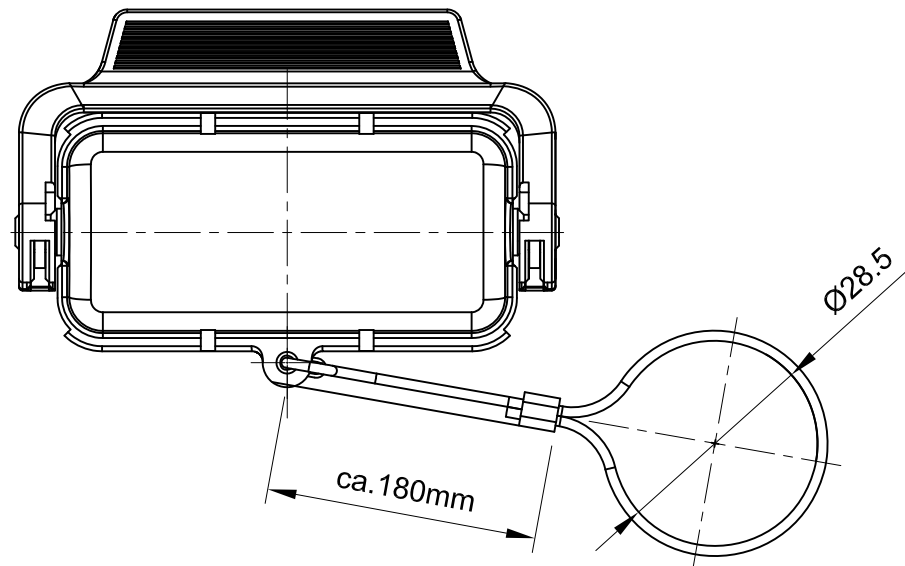

B

B

C

C

D

D

 All Dimensions in mm Original Size DIN A4	Date 2021-05-10	Drawing No. TC0295093	Rev. A00	Scale 1:1
	Part No. 10 01 010 0810	Created by Shuxu Huang	Checked by Yiyi Luo	Page 1/1
 InKonn® InKonn (Suzhou) Electric Technology Co.,Ltd.		Type Name HA10-MC/C-SL-O		